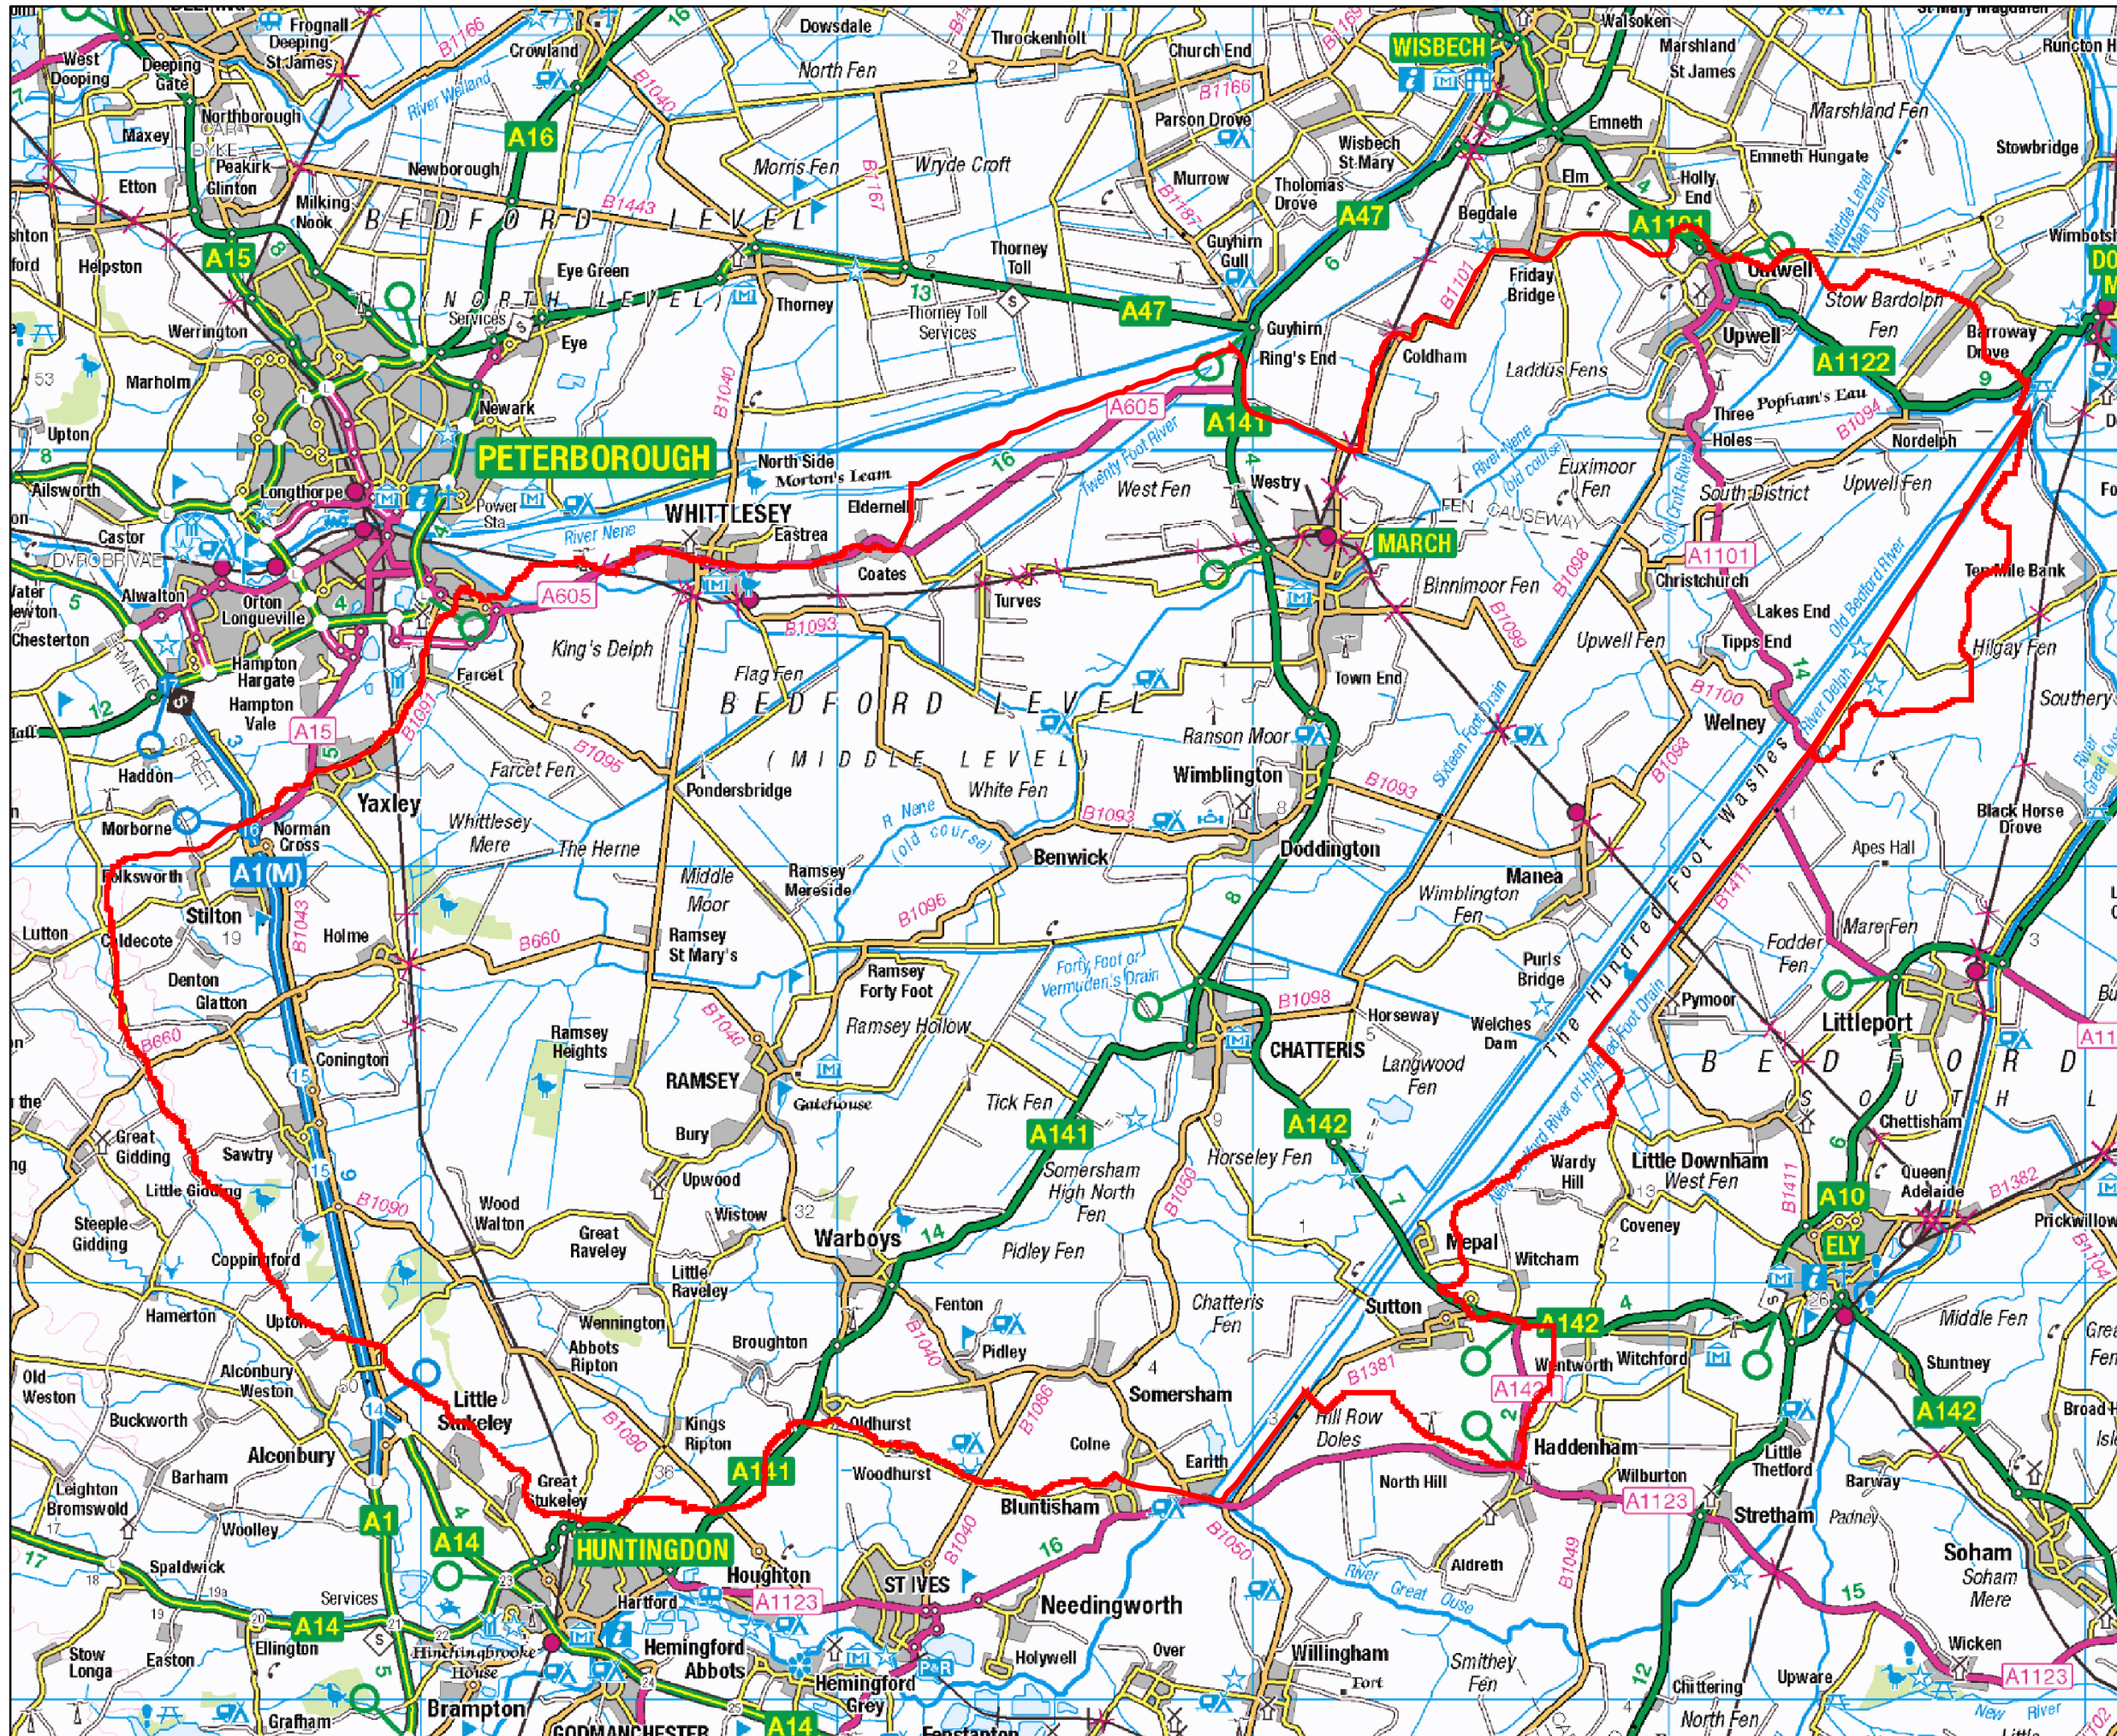

Old Bedford and Middle Level Management Catchment

Legend

 Old Bedford and Middle Level Management Catchment Boundary

© Crown copyright and database rights 2013
 Ordnance Survey 100024198
 © Environment Agency copyright and/or
 database rights 2013. All rights reserved.